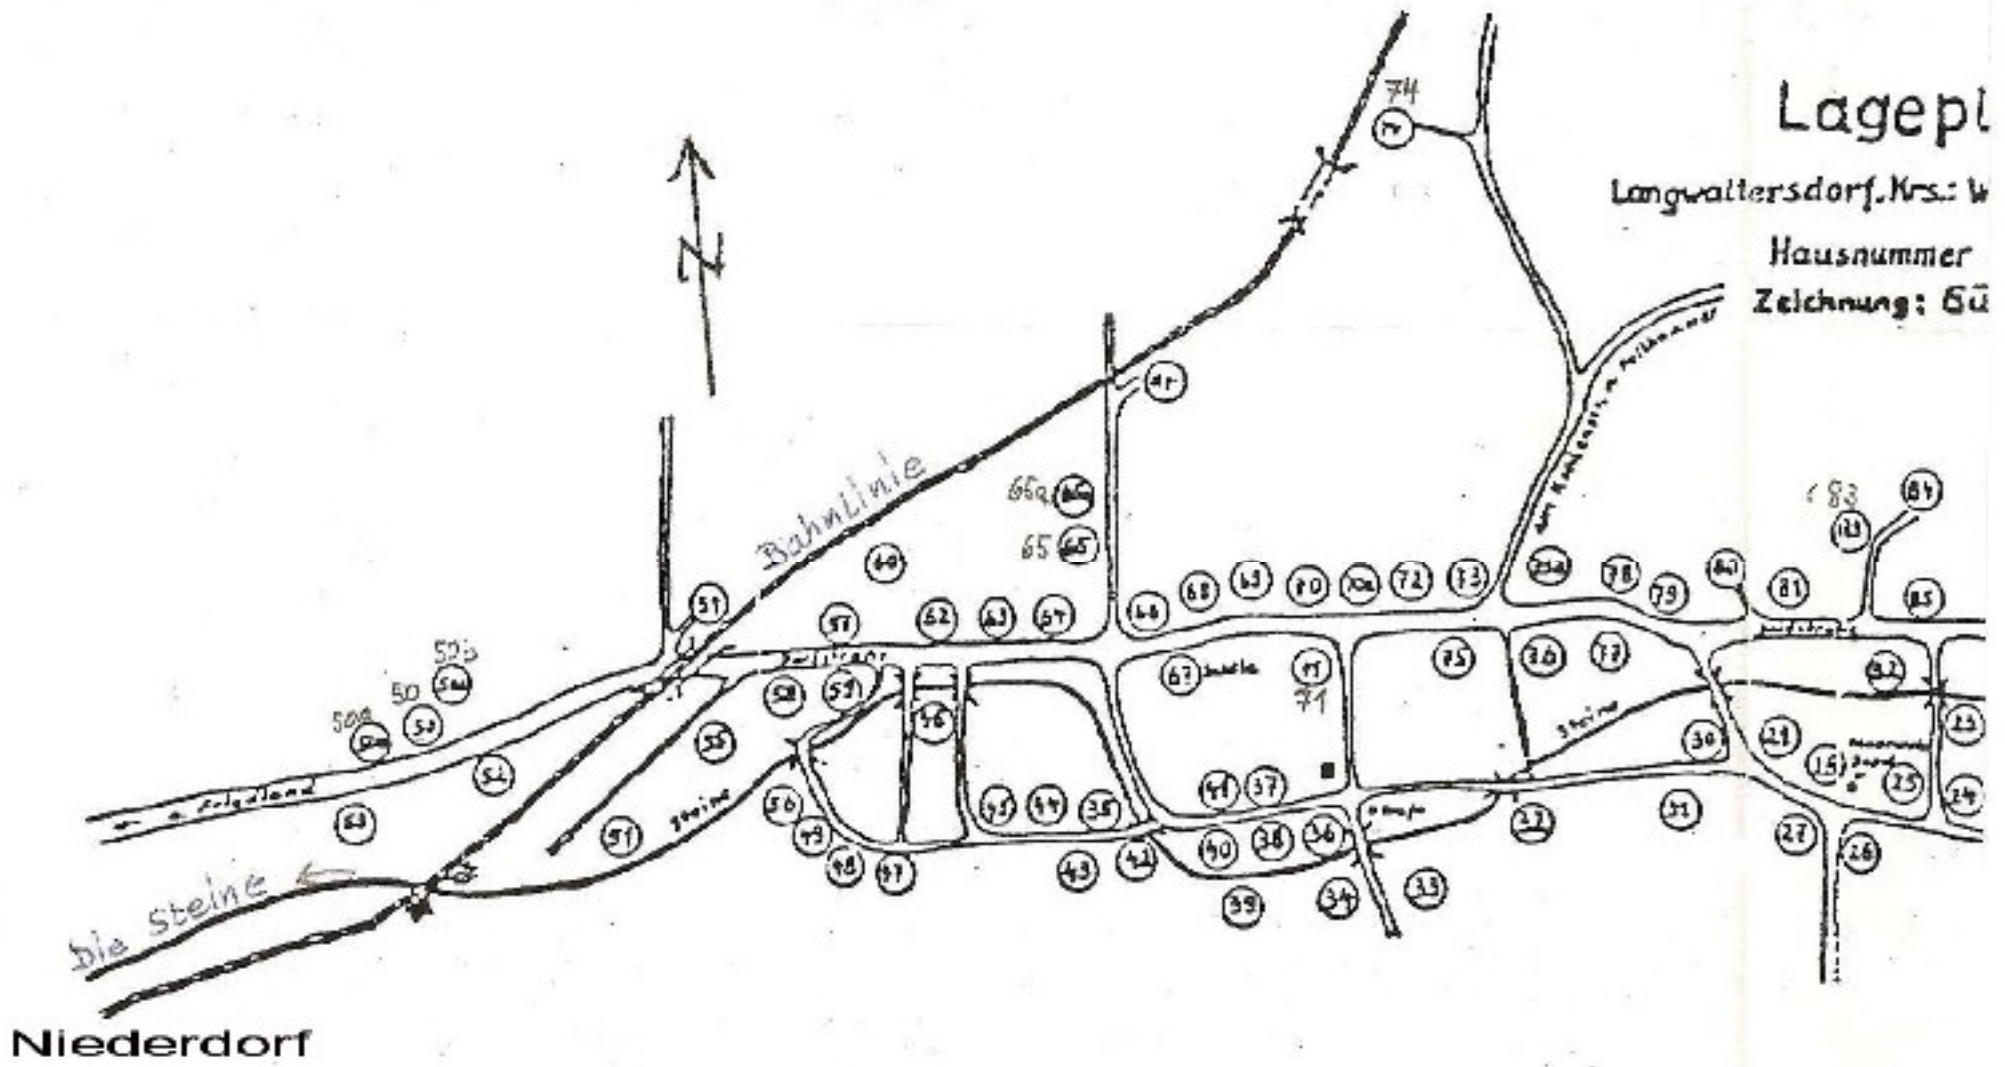

# Lagepl

Langwaltersdorf, Krs.: W

Hausnummer

Zeichnung: 65

This document was created with Win2PDF available at <http://www.daneprairie.com>.  
The unregistered version of Win2PDF is for evaluation or non-commercial use only.