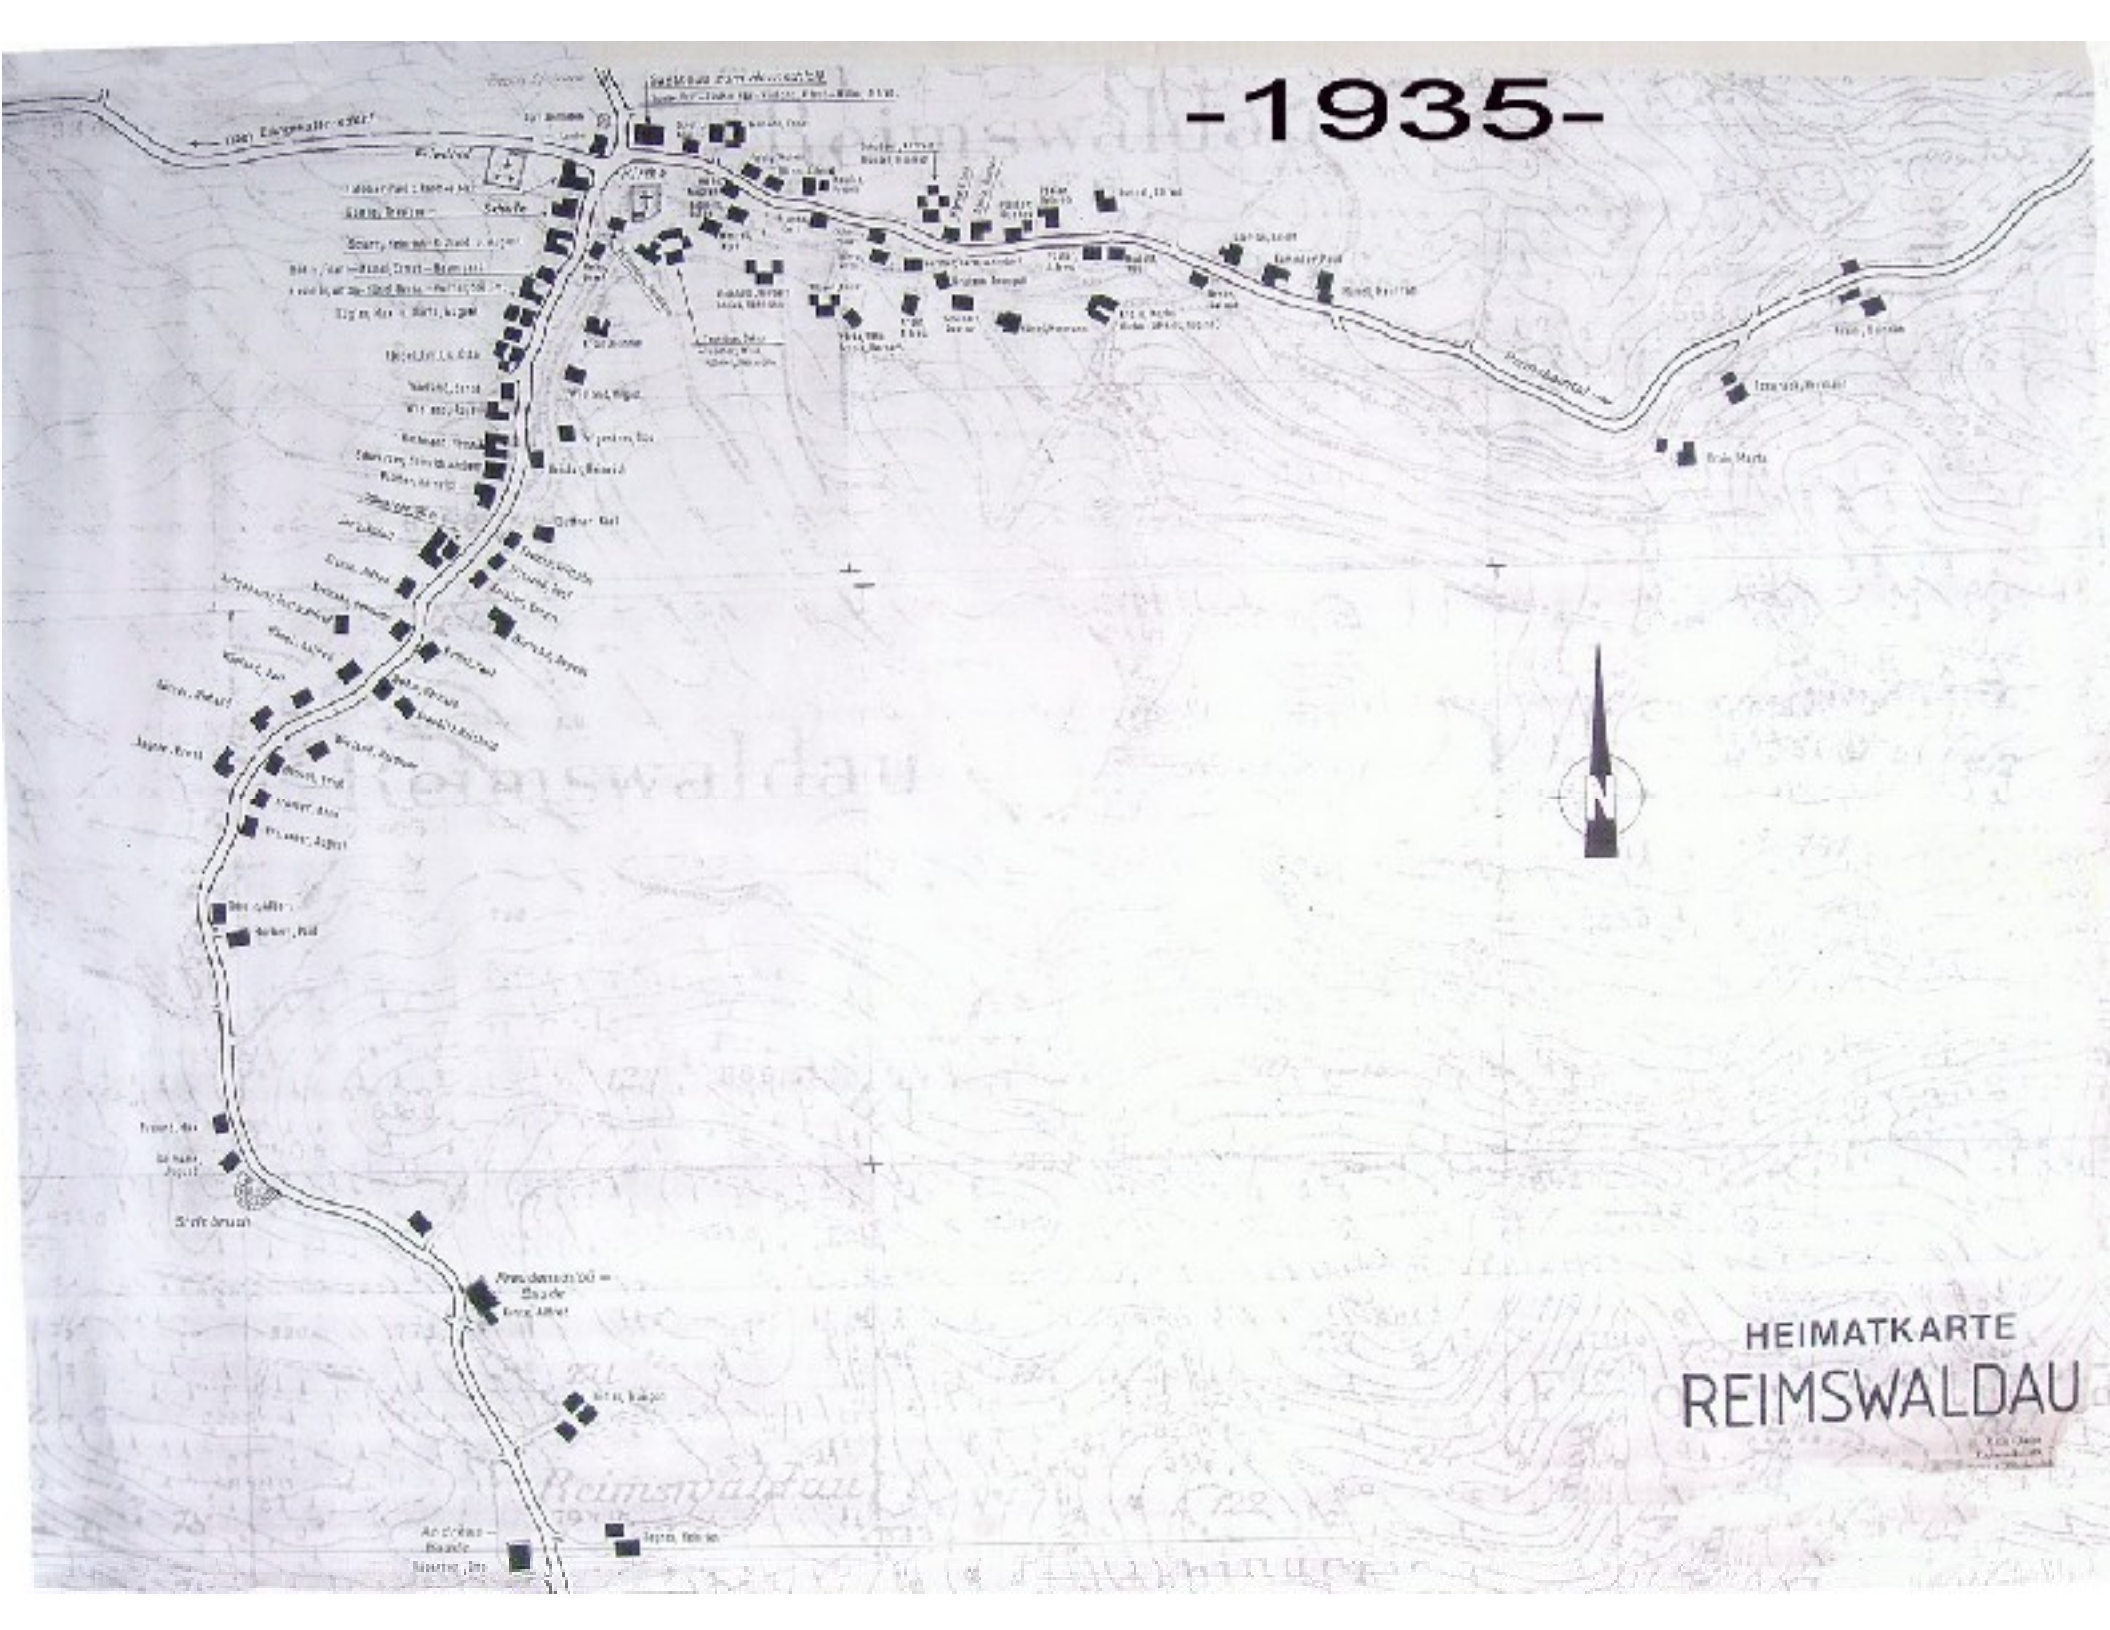

-1935-

HEIMATKARTE
REIMSWALDAU

1:25,000
Verlag
1935

This document was created with Win2PDF available at <http://www.daneprairie.com>.
The unregistered version of Win2PDF is for evaluation or non-commercial use only.