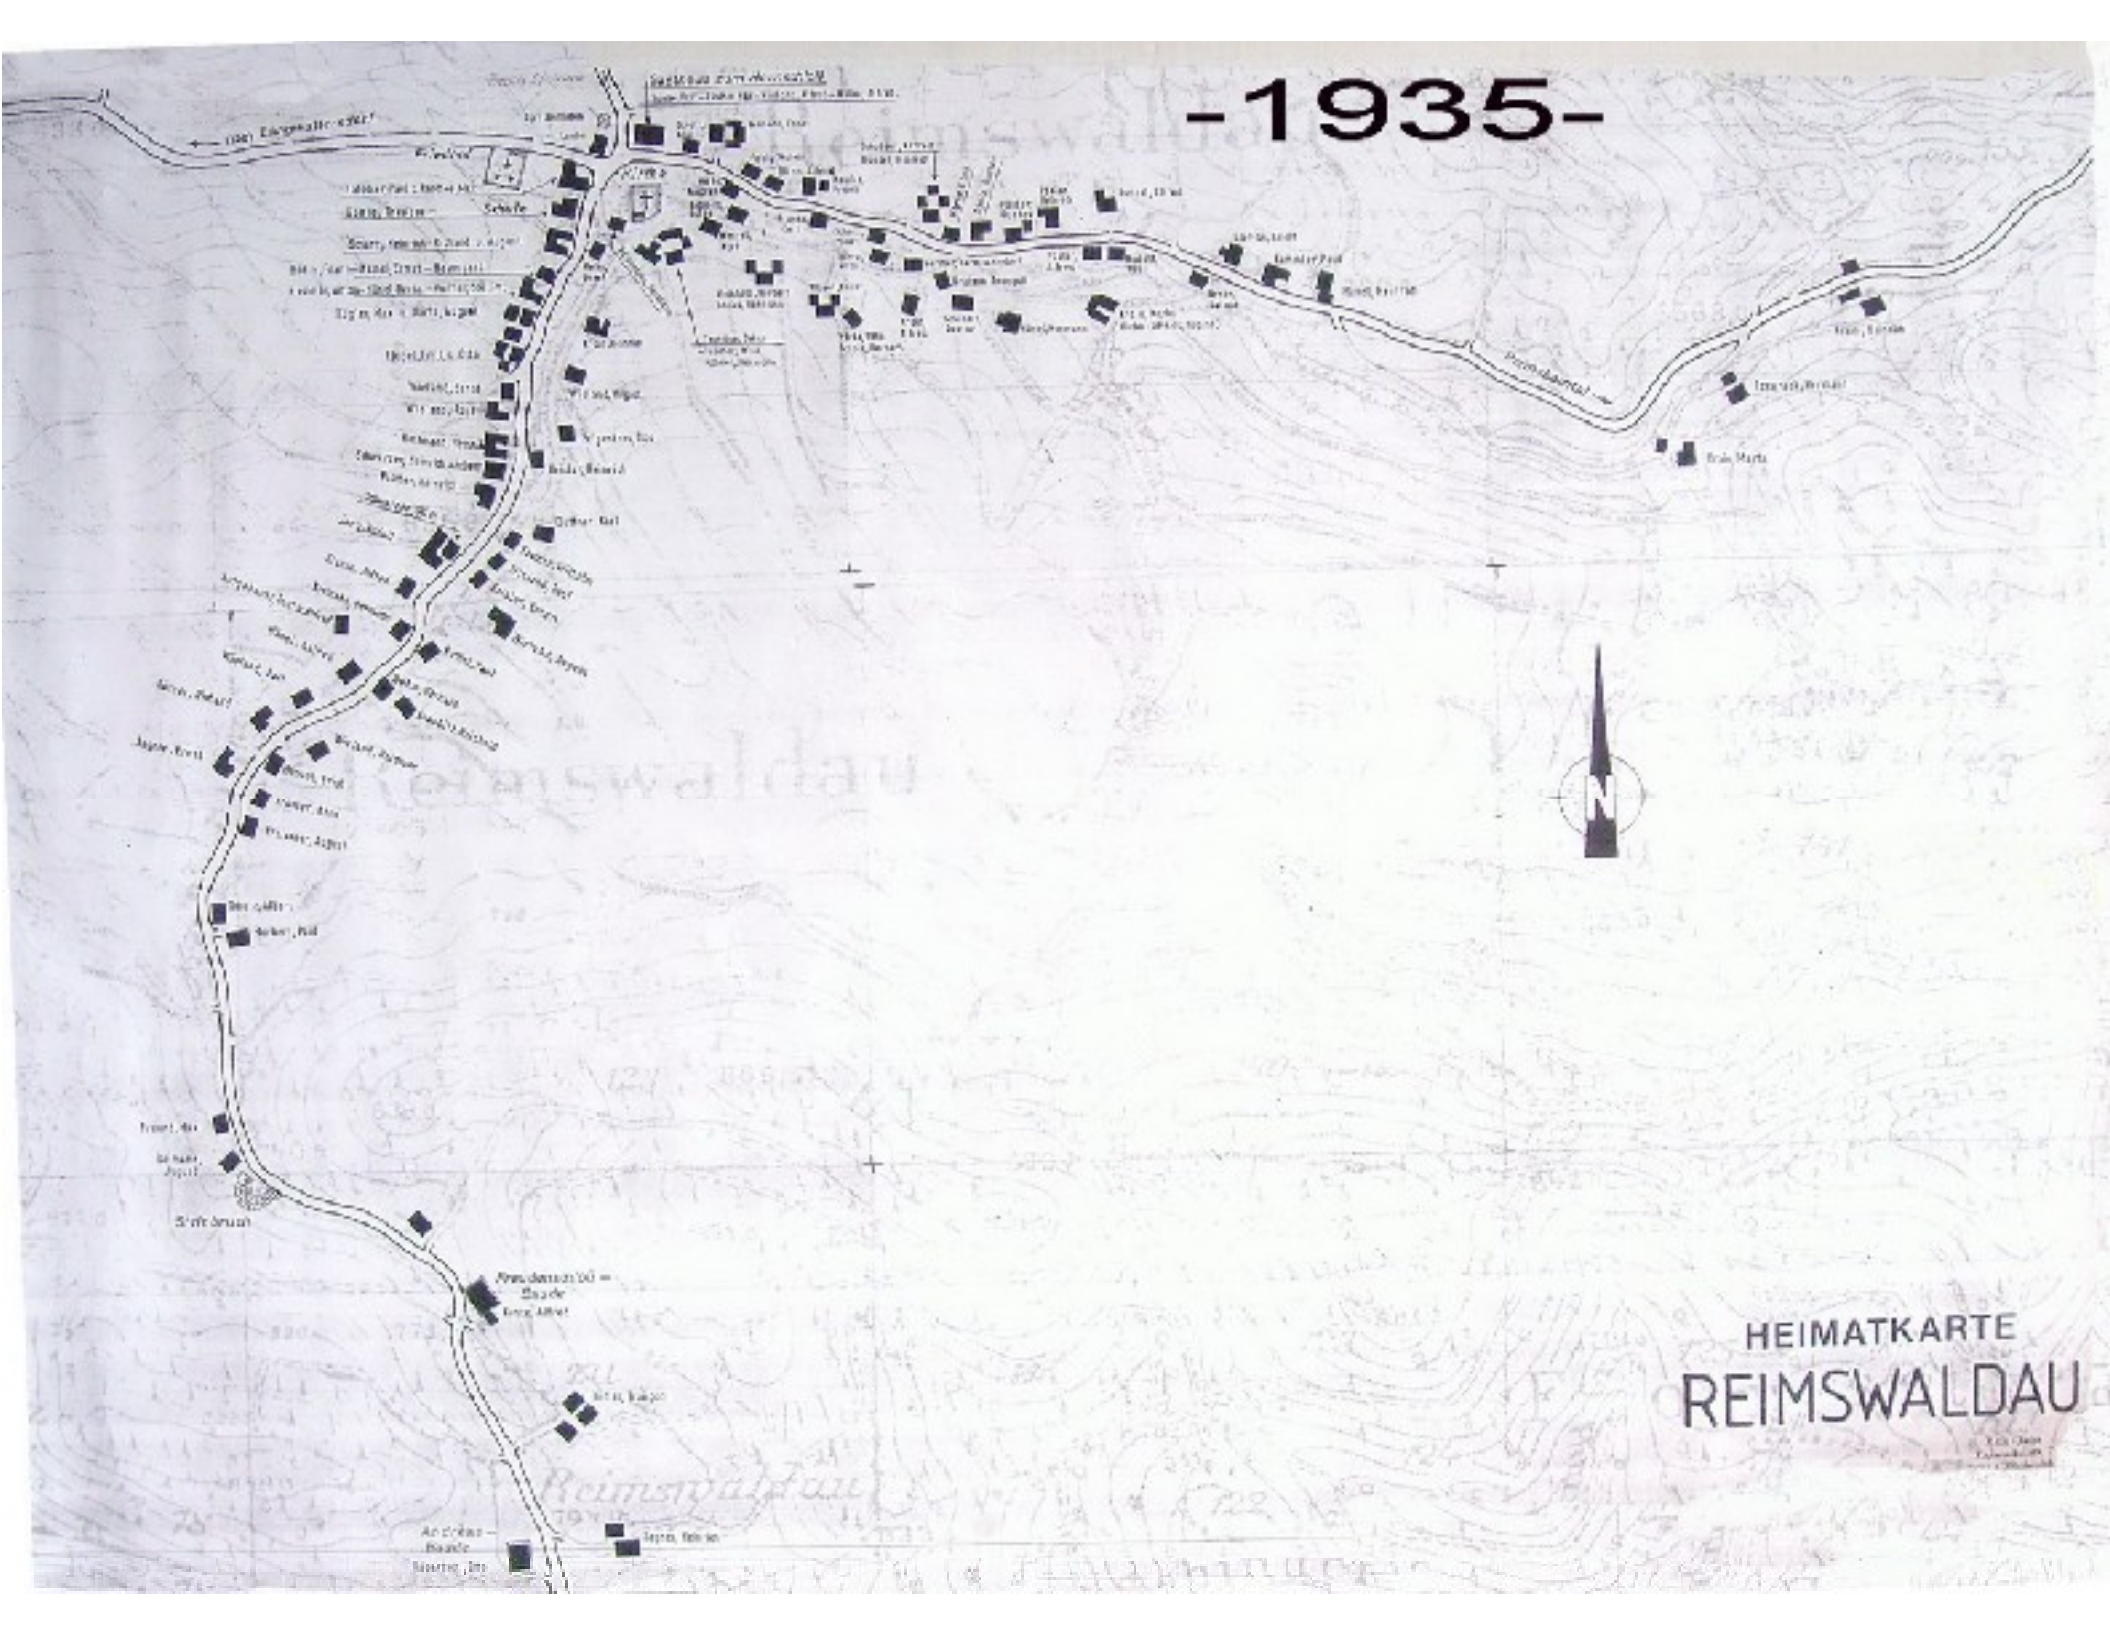

-1935-

HEIMATKARTE
REIMSWALDAU

1:25,000
1935

This document was created with Win2PDF available at <http://www.daneprairie.com>.
The unregistered version of Win2PDF is for evaluation or non-commercial use only.